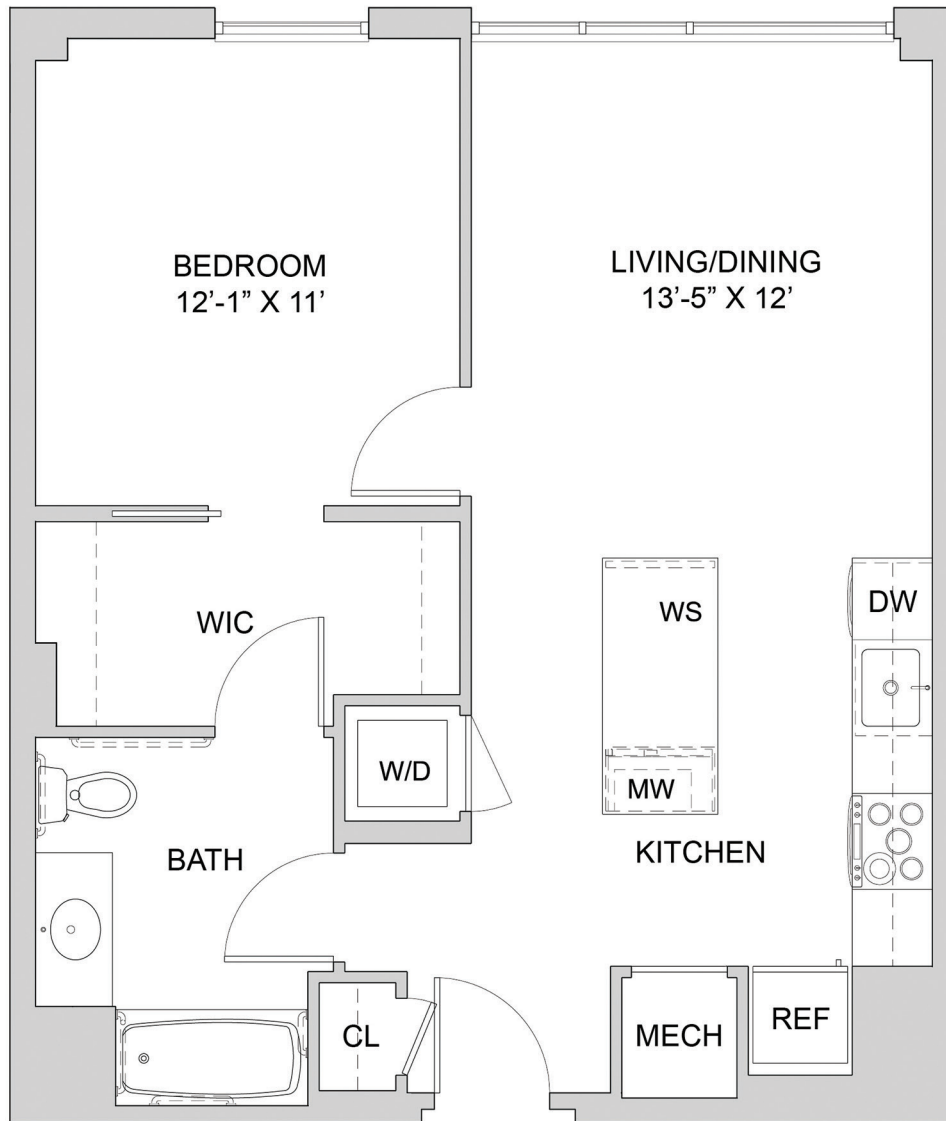

TYPE A1\_IBR\_B\_ANSI\_A

1 BED / 1 BATH

639 SQ FT

APT NO.

RENT

AVAILABLE

Elevations and floor plans are artist's renderings and are shown for illustration purposes only. All square feet are approximate only. ♿