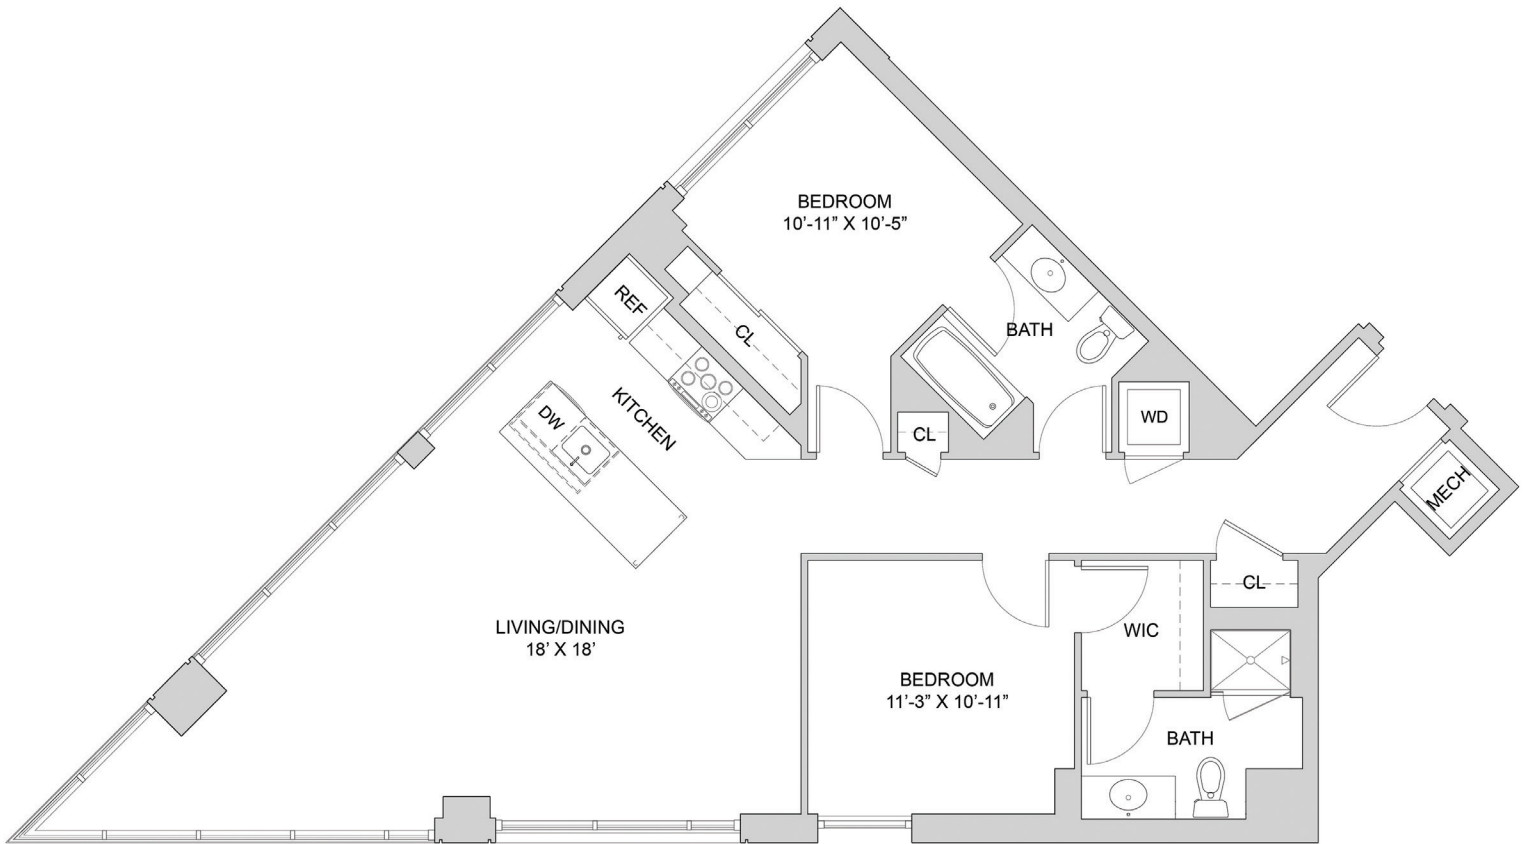

TYPE A1_2BR_F.1

2 BED / 2 BATH

1062 SQ FT

APT NO.

RENT

AVAILABLE

Elevations and floor plans are artist's renderings and are shown for illustration purposes only. All square feet are approximate only. ♿